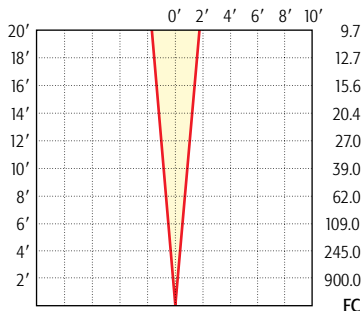

MR-11

Beam Spread: 10°

12W MR-11: LN-12 FTA

Beam Spread: 17°

12W MR-11: LN-12 FTM

Beam Spread: 30°

12W MR-11: LN-12 FTW

Beam Spread: 10°

20W MR-11: LN-20 FTB

Beam Spread: 17°

20W MR-11: LN-20 FTC

Beam Spread: 30°

20W MR-11: LN-20 FTD

Beam Spread: 10°

35W MR-11: LN-35 FTE

Beam Spread: 20°