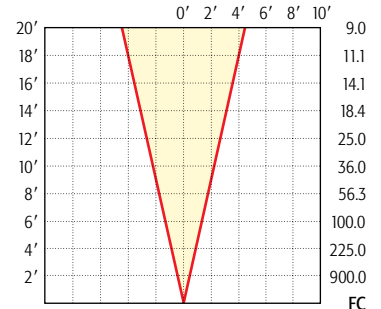

Beam Spread: 38°

42W MR-16: LN-42 EYP

Beam Spread: 12°

50W MR-16: LN-50 EXT

Beam Spread: 24°

50W MR-16: LN-50 EXZ

Beam Spread: 36°

50W MR-16: LN-50 EXN

Beam Spread: 60°

50W MR-16: LN-50 FNV

Beam Spread: 12°

75W MR-16: LN-75 EYF

Beam Spread: 24°

75W MR-16: LN-75 EYJ

Beam Spread: 36°

75W MR-16: LN-75 EYC