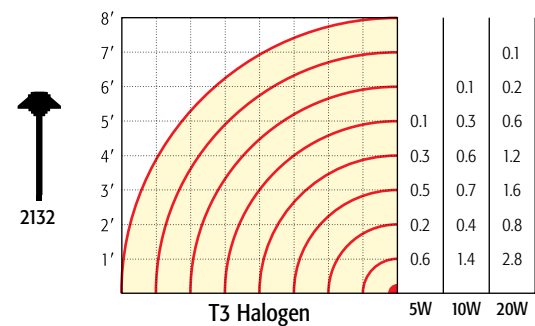

Horizontal Foot Candle Quarter Spread