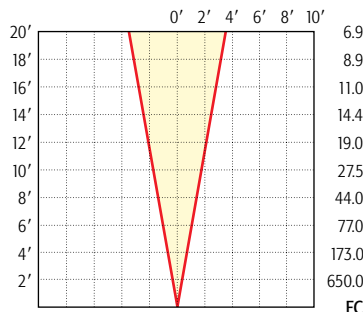

MR-11

Beam Spread: 10°

12W MR-11: LN-12 FTA

Beam Spread: 17°

12W MR-11: LN-12 FTM

Beam Spread: 30°

12W MR-11: LN-12 FTW

Beam Spread: 10°

20W MR-11: LN-20 FTB

Beam Spread: 17°

20W MR-11: LN-20 FTC

Beam Spread: 30°

20W MR-11: LN-20 FTD

Beam Spread: 10°

35W MR-11: LN-35 FTE

Beam Spread: 20°