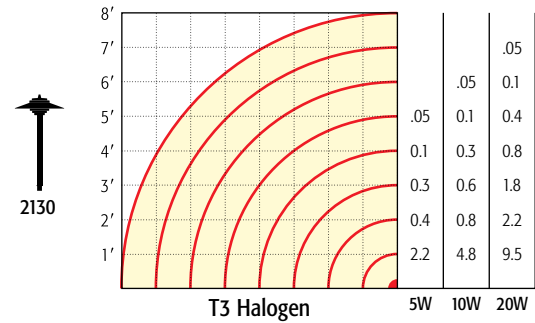

Horizontal Foot Candle Quarter Spread