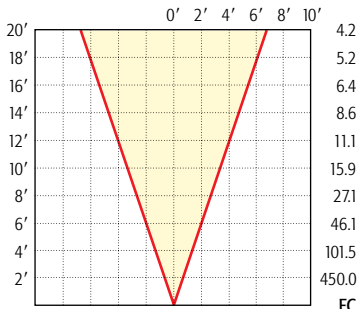

Beam Spread: 38°

42W MR-16: LN-42 EYP

Beam Spread: 12°

50W MR-16: LN-50 EXT

Beam Spread: 24°

50W MR-16: LN-50 EXZ

Beam Spread: 36°

50W MR-16: LN-50 EXN

Beam Spread: 60°

50W MR-16: LN-50 FNV

Beam Spread: 12°

75W MR-16: LN-75 EYF

Beam Spread: 24°

75W MR-16: LN-75 EYJ

Beam Spread: 36°

75W MR-16: LN-75 EYC