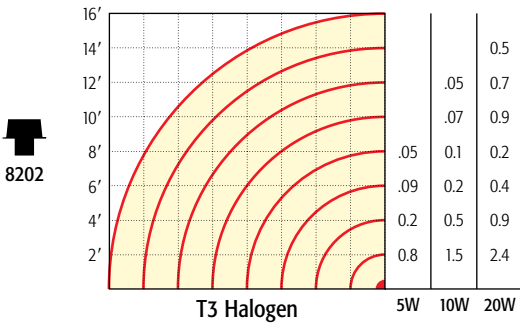

Horizontal Foot Candle
Quarter Spread