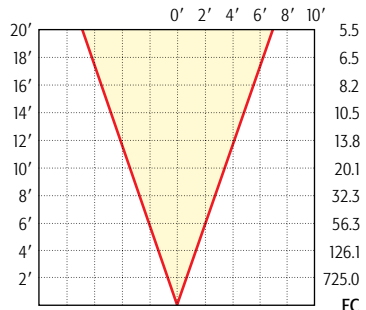

Beam Spread: 38°

42W MR-16: LN-42 EYP

Beam Spread: 12°

50W MR-16: LN-50 EXT

Beam Spread: 24°

50W MR-16: LN-50 EXZ

Beam Spread: 36°

50W MR-16: LN-50 EXN

Beam Spread: 60°

50W MR-16: LN-50 FNV

Beam Spread: 12°

75W MR-16: LN-75 EYF

Beam Spread: 24°

75W MR-16: LN-75 EYJ

Beam Spread: 36°

75W MR-16: LN-75 EYC

Beam Spread: 60°

75W MR-16: LN-75 EYC/60

MR-16 Ultra 10,000 Hour

Beam Spread: 24°

35W MR-16: LNU-35 FMV

Beam Spread: 36°

35W MR-16: LNU-35 FMW

Beam Spread: 12°