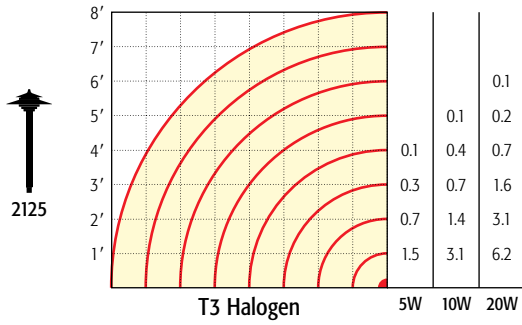

Horizontal Foot Candle Quarter Spread