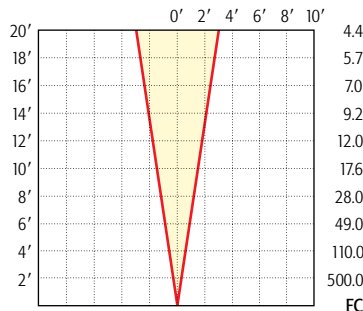

MR-11

Beam Spread: 10°

12W MR-11: LN-12 FTA

Beam Spread: 17°

12W MR-11: LN-12 FTM

Beam Spread: 30°

12W MR-11: LN-12 FTW

Beam Spread: 10°

20W MR-11: LN-20 FTB

Beam Spread: 17°

20W MR-11: LN-20 FTC

Beam Spread: 30°

20W MR-11: LN-20 FTD

Beam Spread: 10°

35W MR-11: LN-35 FTE

Beam Spread: 20°