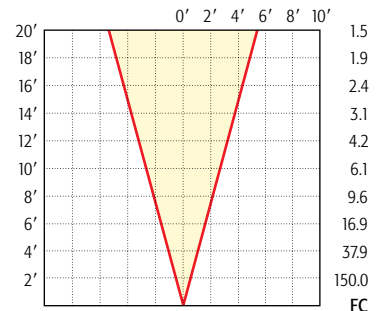

MR-11

Beam Spread: 10°

12W MR-11: LN-12 FTA

Beam Spread: 17°

12W MR-11: LN-12 FTM

Beam Spread: 30°

12W MR-11: LN-12 FTW

Beam Spread: 10°

20W MR-11: LN-20 FTB

Beam Spread: 17°

20W MR-11: LN-20 FTC

Beam Spread: 30°

20W MR-11: LN-20 FTD

Beam Spread: 10°

35W MR-11: LN-35 FTE

Beam Spread: 20°