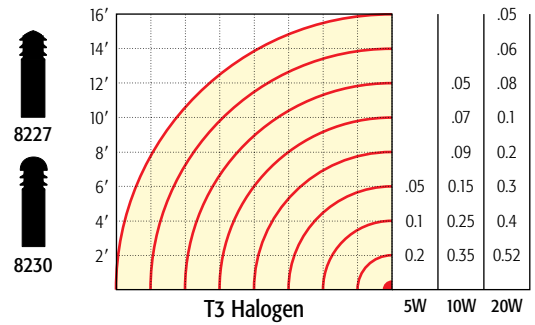

Horizontal Foot Candle
Quarter Spread