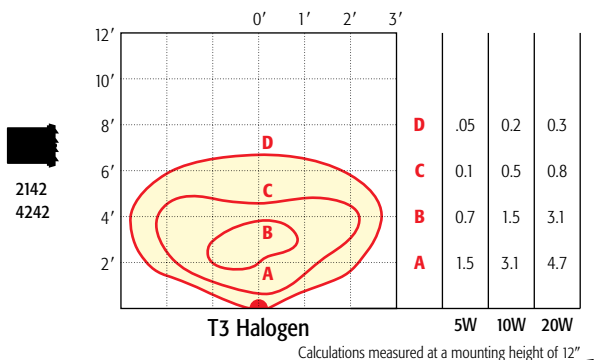

Horizontal Foot Candle
Full Spread

2142
4242