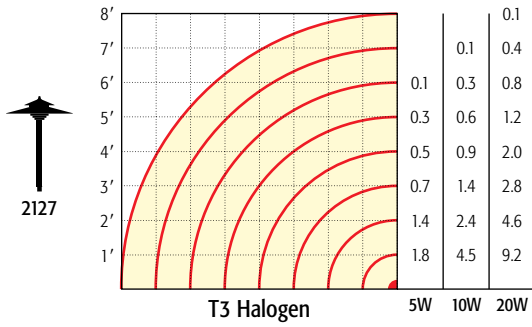

Beam Spread: 10°

20W MR-8: LN-20 SMP

Beam Spread: 23°

20W MR-8: LN-20 CMP

## In-Ground and Well Lights

Horizontal Foot Candle Quarter Spread

Horizontal Foot Candle Quarter Spread

Horizontal Foot Candle Quarter Spread

Horizontal Foot Candle Quarter Spread

Horizontal Foot Candle Quarter Spread