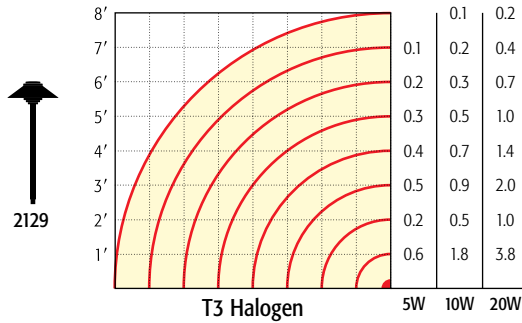

Beam Spread: 10°

20W MR-8: LN-20 SMP

Beam Spread: 23°

20W MR-8: LN-20 CMP

## In-Ground and Well Lights

Horizontal Foot Candle Quarter Spread

Horizontal Foot Candle Quarter Spread

Horizontal Foot Candle Quarter Spread

Horizontal Foot Candle Quarter Spread

Horizontal Foot Candle Quarter Spread