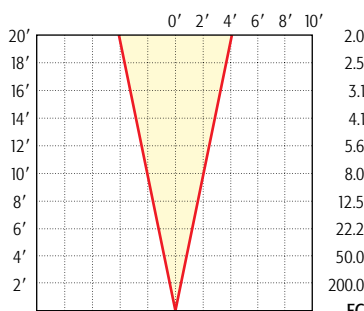

20W MR-11: LN-20 FTB

Beam Spread: 17°

20W MR-11: LN-20 FTC

Beam Spread: 30°

20W MR-11: LN-20 FTD

Beam Spread: 10°

35W MR-11: LN-35 FTE

Beam Spread: 20°

35W MR-11: LN-35 FTF

Beam Spread: 30°

35W MR-11: LN-35 FTH

MR-8

Beam Spread: 30°

5W MR-8: LN-5 DAR

Beam Spread: 30°

10W MR-8: LN-10 ADL

Beam Spread: 10°

20W MR-8: LN-20 SMP

Beam Spread: 23°

20W MR-8: LN-20 CMP