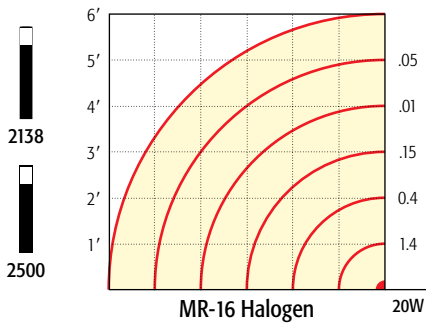

Horizontal Foot Candle
Quarter Spread