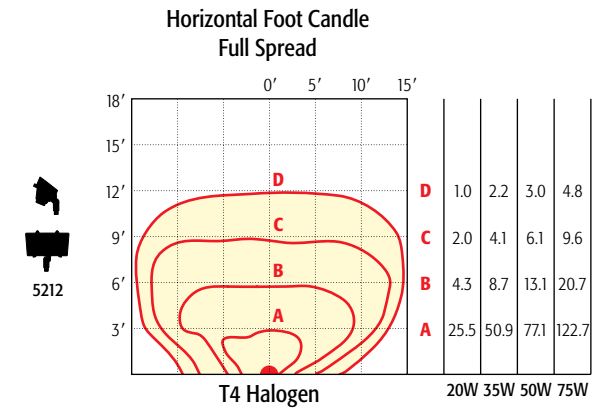

35W MR-11: LN-35 FTF

Beam Spread: 30°

35W MR-11: LN-35 FTH

MR-8

Beam Spread: 30°

5W MR-8: LN-5 DAR

Beam Spread: 30°

10W MR-8: LN-10 ADL

Beam Spread: 10°

20W MR-8: LN-20 SMP

Beam Spread: 23°

20W MR-8: LN-20 CMP