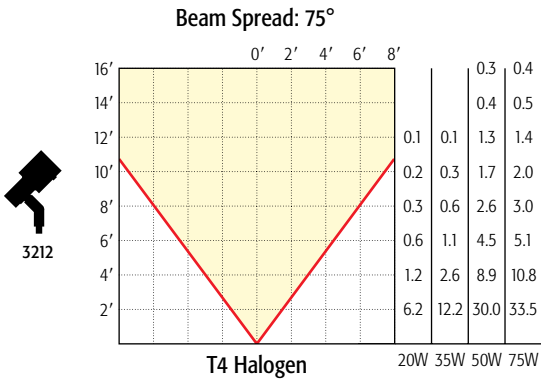

Beam Spread: 10°

20W MR-8: LN-20 SMP

Beam Spread: 23°

20W MR-8: LN-20 CMP