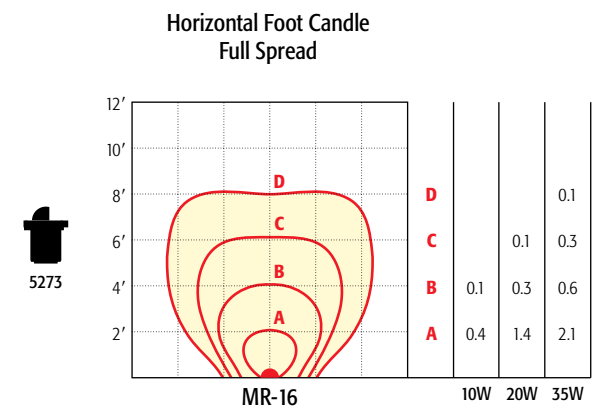

In-Ground and Well Lights