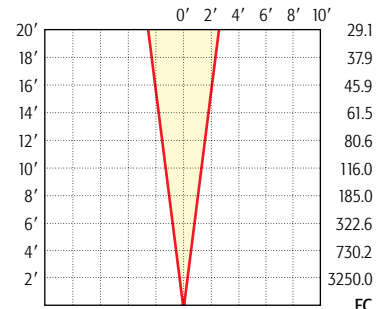

Beam Spread: 38°

42W MR-16: LN-42 EYP

Beam Spread: 12°

50W MR-16: LN-50 EXT

Beam Spread: 24°

50W MR-16: LN-50 EXZ

Beam Spread: 36°

50W MR-16: LN-50 EXN

Beam Spread: 60°

50W MR-16: LN-50 FNV

Beam Spread: 12°

75W MR-16: LN-75 EYF

Beam Spread: 24°

75W MR-16: LN-75 EYJ

Beam Spread: 36°

75W MR-16: LN-75 EYC