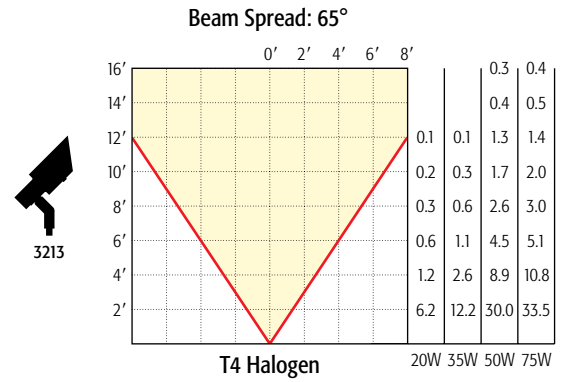

Beam Spread: 10°

20W MR-8: LN-20 SMP

Beam Spread: 23°

20W MR-8: LN-20 CMP