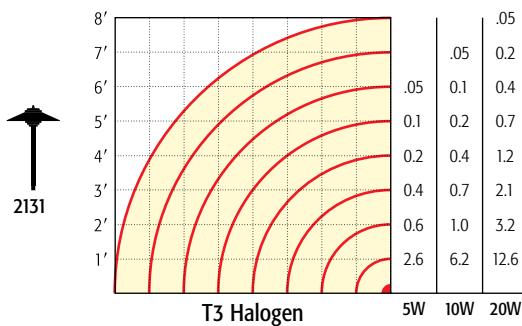

Horizontal Foot Candle Quarter Spread