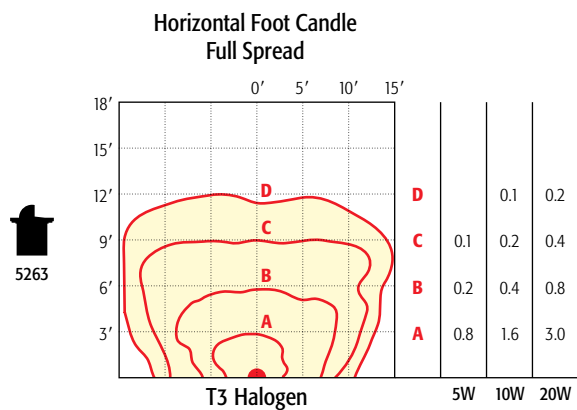

35W MR-11: LN-35 FTF

Beam Spread: 30°

35W MR-11: LN-35 FTH

MR-8

Beam Spread: 30°

5W MR-8: LN-5 DAR

Beam Spread: 30°

10W MR-8: LN-10 ADL

Beam Spread: 10°

20W MR-8: LN-20 SMP

Beam Spread: 23°

20W MR-8: LN-20 CMP

## In-Ground and Well Lights

Horizontal Foot Candle Quarter Spread

Horizontal Foot Candle Quarter Spread

Horizontal Foot Candle Quarter Spread

Horizontal Foot Candle Quarter Spread

Horizontal Foot Candle Quarter Spread