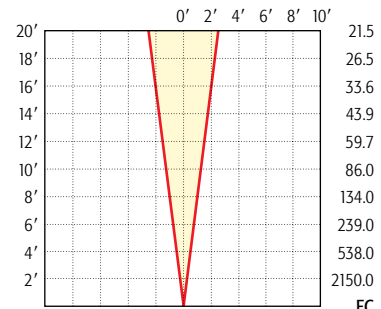

Beam Spread: 38°

42W MR-16: LN-42 EYP

Beam Spread: 12°

50W MR-16: LN-50 EXT

Beam Spread: 24°

50W MR-16: LN-50 EXZ

Beam Spread: 36°

50W MR-16: LN-50 EXN

Beam Spread: 60°

50W MR-16: LN-50 FNV

Beam Spread: 12°

75W MR-16: LN-75 EYF

Beam Spread: 24°

75W MR-16: LN-75 EYJ

Beam Spread: 36°

75W MR-16: LN-75 EYC

Beam Spread: 60°

75W MR-16: LN-75 EYC/60

MR-16 Ultra 10,000 Hour

Beam Spread: 24°

35W MR-16: LNU-35 FMV

Beam Spread: 36°

35W MR-16: LNU-35 FMW

Beam Spread: 12°