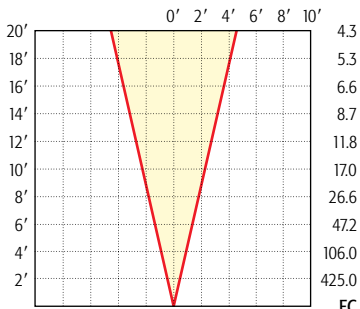

Beam Spread: 38°

42W MR-16: LN-42 EYP

Beam Spread: 12°

50W MR-16: LN-50 EXT

Beam Spread: 24°

50W MR-16: LN-50 EXZ

Beam Spread: 36°

50W MR-16: LN-50 EXN

Beam Spread: 60°

50W MR-16: LN-50 FNV

Beam Spread: 12°

75W MR-16: LN-75 EYF

Beam Spread: 24°

75W MR-16: LN-75 EYJ

Beam Spread: 36°

75W MR-16: LN-75 EYC

Beam Spread: 60°

75W MR-16: LN-75 EYC/60

MR-16 Ultra 10,000 Hour

Beam Spread: 24°

35W MR-16: LNU-35 FMV

Beam Spread: 36°

35W MR-16: LNU-35 FMW

Beam Spread: 12°