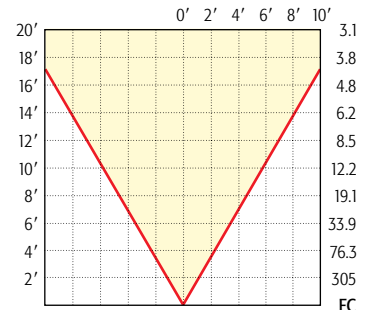

Beam Spread: 38°

42W MR-16: LN-42 EYP

Beam Spread: 12°

50W MR-16: LN-50 EXT

Beam Spread: 24°

50W MR-16: LN-50 EXZ

Beam Spread: 36°

50W MR-16: LN-50 EXN

Beam Spread: 60°

50W MR-16: LN-50 FNV

Beam Spread: 12°

75W MR-16: LN-75 EYF

Beam Spread: 24°

75W MR-16: LN-75 EYJ

Beam Spread: 36°

75W MR-16: LN-75 EYC

Beam Spread: 60°

75W MR-16: LN-75 EYC/60

MR-16 Ultra 10,000 Hour

Beam Spread: 24°

35W MR-16: LNU-35 FMV

Beam Spread: 36°

35W MR-16: LNU-35 FMW

Beam Spread: 12°