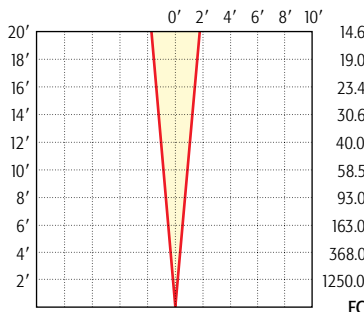

MR-11

Beam Spread: 10°

12W MR-11: LN-12 FTA

Beam Spread: 17°

12W MR-11: LN-12 FTM

Beam Spread: 30°

12W MR-11: LN-12 FTW

Beam Spread: 10°

20W MR-11: LN-20 FTB

Beam Spread: 17°

20W MR-11: LN-20 FTC

Beam Spread: 30°

20W MR-11: LN-20 FTD

Beam Spread: 10°

35W MR-11: LN-35 FTE

Beam Spread: 20°