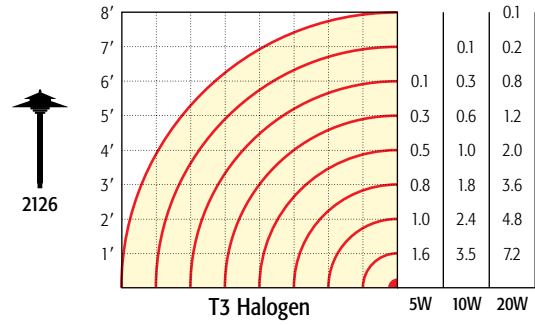

Horizontal Foot Candle Quarter Spread