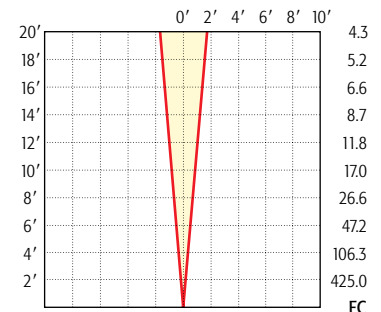

20W MR-11: LN-20 FTB

Beam Spread: 17°

20W MR-11: LN-20 FTC

Beam Spread: 30°

20W MR-11: LN-20 FTD

Beam Spread: 10°

35W MR-11: LN-35 FTE

Beam Spread: 20°

35W MR-11: LN-35 FTF

Beam Spread: 30°

35W MR-11: LN-35 FTH

MR-8

Beam Spread: 30°

5W MR-8: LN-5 DAR

Beam Spread: 30°

10W MR-8: LN-10 ADL

Beam Spread: 10°

20W MR-8: LN-20 SMP

Beam Spread: 23°

20W MR-8: LN-20 CMP