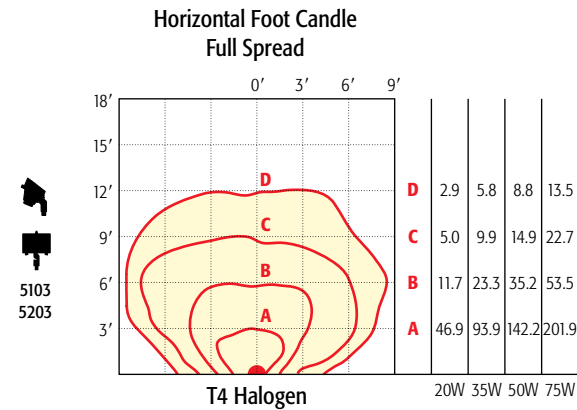

35W MR-11: LN-35 FTF

Beam Spread: 30°

35W MR-11: LN-35 FTH

MR-8

Beam Spread: 30°

5W MR-8: LN-5 DAR

Beam Spread: 30°

10W MR-8: LN-10 ADL

Beam Spread: 10°

20W MR-8: LN-20 SMP

Beam Spread: 23°

20W MR-8: LN-20 CMP