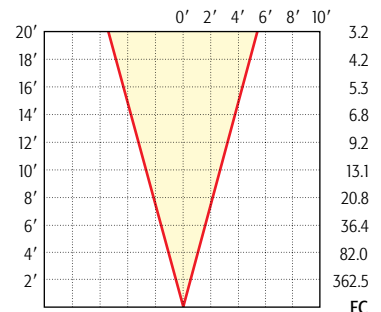

Beam Spread: 30°

35W MR-11: LN-35 FTH