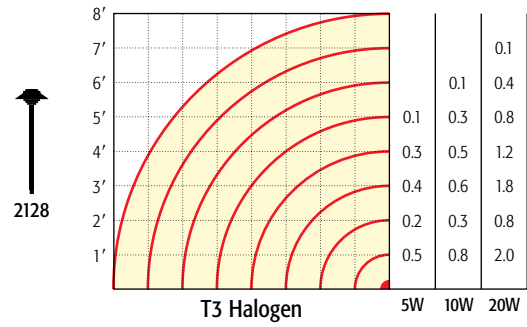

Beam Spread: 10°

20W MR-8: LN-20 SMP

Beam Spread: 23°

20W MR-8: LN-20 CMP

## In-Ground and Well Lights

Horizontal Foot Candle Quarter Spread

Horizontal Foot Candle Quarter Spread

Horizontal Foot Candle Quarter Spread

Horizontal Foot Candle Quarter Spread

Horizontal Foot Candle Quarter Spread