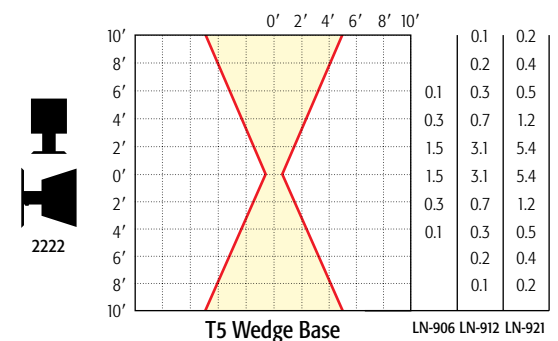

4216  
PHT-4216

Beam Spread: 53°

2221

Horizontal Foot Candle  
Quarter Spread

9240

Beam Spread: 53°

2222

Step and Brick Lights