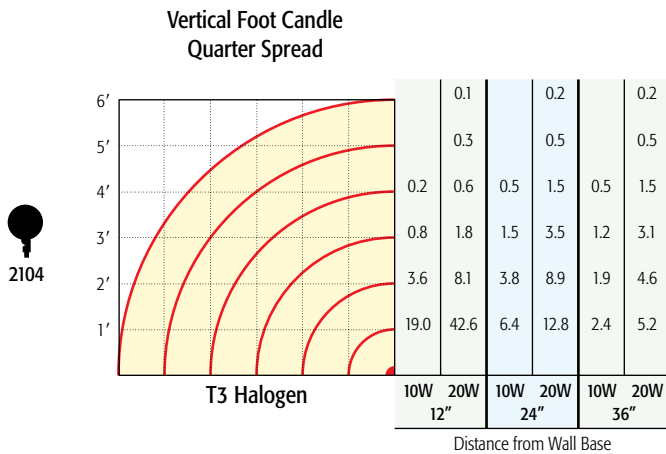

Beam Spread: 10°

20W MR-8: LN-20 SMP

Beam Spread: 23°

20W MR-8: LN-20 CMP