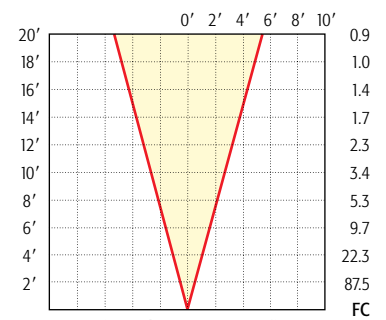

MR-11

Beam Spread: 10°

12W MR-11: LN-12 FTA

Beam Spread: 17°

12W MR-11: LN-12 FTM

Beam Spread: 30°

12W MR-11: LN-12 FTW

Beam Spread: 10°

20W MR-11: LN-20 FTB

Beam Spread: 17°

20W MR-11: LN-20 FTC

Beam Spread: 30°

20W MR-11: LN-20 FTD

Beam Spread: 10°

35W MR-11: LN-35 FTE

Beam Spread: 20°