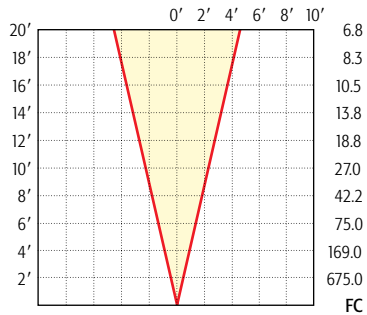

35W MR-16: LNU-35 FMV

Beam Spread: 24°

50W MR-16: LNU-50 EXZ