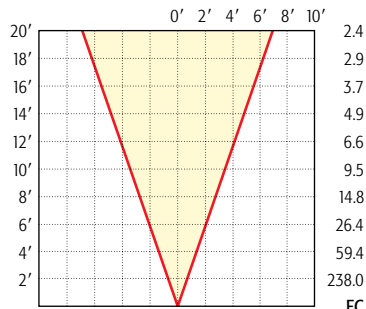

Beam Spread: 38°

42W MR-16: LN-42 EYP

Beam Spread: 12°

50W MR-16: LN-50 EXT

Beam Spread: 24°

50W MR-16: LN-50 EXZ

Beam Spread: 36°

50W MR-16: LN-50 EXN

Beam Spread: 60°

50W MR-16: LN-50 FNV

Beam Spread: 12°

75W MR-16: LN-75 EYF

Beam Spread: 24°

75W MR-16: LN-75 EYJ

Beam Spread: 36°

75W MR-16: LN-75 EYC

Beam Spread: 60°

75W MR-16: LN-75 EYC/60

MR-16 Ultra 10,000 Hour

Beam Spread: 24°

35W MR-16: LNU-35 FMV

Beam Spread: 36°

35W MR-16: LNU-35 FMW

Beam Spread: 12°