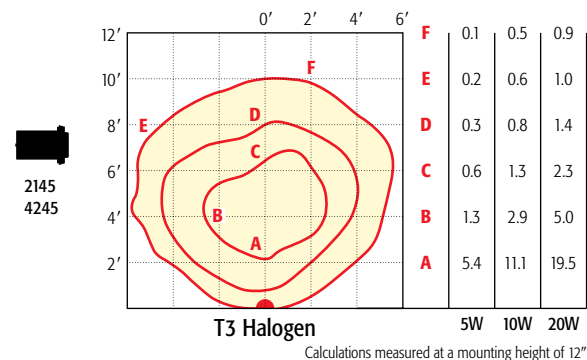

Horizontal Foot Candle
Full Spread

2145
4245