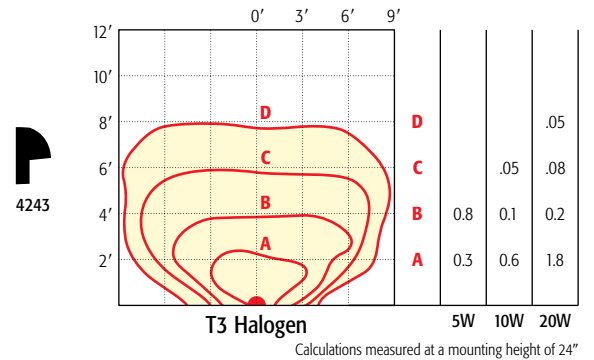

Horizontal Foot Candle
Full Spread

4243