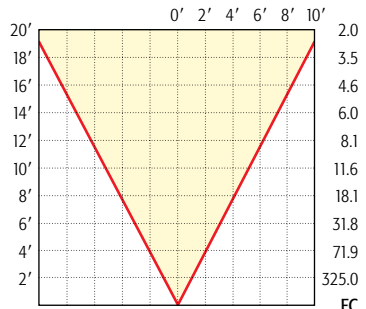

Beam Spread: 38°

42W MR-16: LN-42 EYP

Beam Spread: 12°

50W MR-16: LN-50 EXT

Beam Spread: 24°

50W MR-16: LN-50 EXZ

Beam Spread: 36°

50W MR-16: LN-50 EXN

Beam Spread: 60°

50W MR-16: LN-50 FNV

Beam Spread: 12°

75W MR-16: LN-75 EYF

Beam Spread: 24°

75W MR-16: LN-75 EYJ

Beam Spread: 36°

75W MR-16: LN-75 EYC