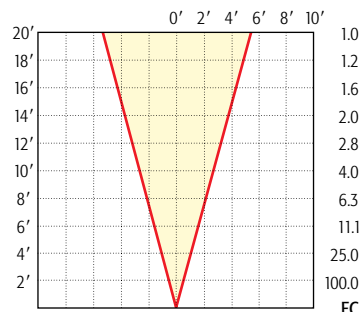

20W MR-11: LN-20 FTB

Beam Spread: 17°

20W MR-11: LN-20 FTC

Beam Spread: 30°

20W MR-11: LN-20 FTD

Beam Spread: 10°

35W MR-11: LN-35 FTE

Beam Spread: 20°

35W MR-11: LN-35 FTF

Beam Spread: 30°

35W MR-11: LN-35 FTH

MR-8

Beam Spread: 30°

5W MR-8: LN-5 DAR

Beam Spread: 30°

10W MR-8: LN-10 ADL

Beam Spread: 10°

20W MR-8: LN-20 SMP

Beam Spread: 23°

20W MR-8: LN-20 CMP