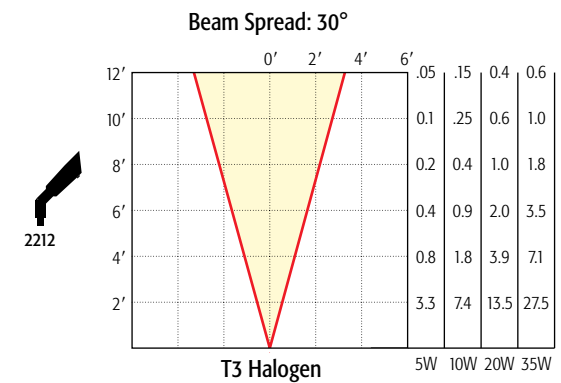

Beam Spread: 10°

20W MR-8: LN-20 SMP

Beam Spread: 23°

20W MR-8: LN-20 CMP