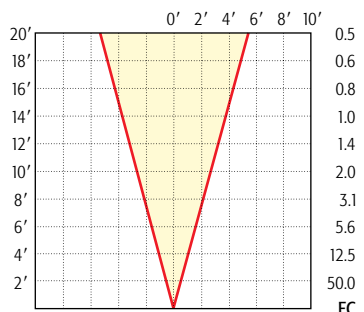

20W MR-11: LN-20 FTB

Beam Spread: 17°

20W MR-11: LN-20 FTC

Beam Spread: 30°

20W MR-11: LN-20 FTD

Beam Spread: 10°

35W MR-11: LN-35 FTE

Beam Spread: 20°

35W MR-11: LN-35 FTF

Beam Spread: 30°

35W MR-11: LN-35 FTH

MR-8

Beam Spread: 30°

5W MR-8: LN-5 DAR

Beam Spread: 30°

10W MR-8: LN-10 ADL

Beam Spread: 10°

20W MR-8: LN-20 SMP

Beam Spread: 23°

20W MR-8: LN-20 CMP