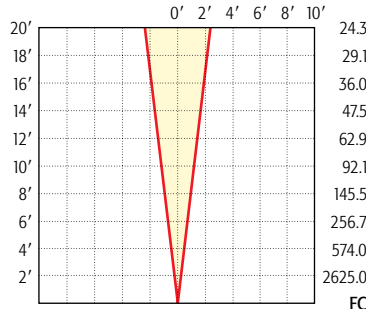

Beam Spread: 38°

42W MR-16: LN-42 EYP

Beam Spread: 12°

50W MR-16: LN-50 EXT

Beam Spread: 24°

50W MR-16: LN-50 EXZ

Beam Spread: 36°

50W MR-16: LN-50 EXN

Beam Spread: 60°

50W MR-16: LN-50 FNV

Beam Spread: 12°

75W MR-16: LN-75 EYF

Beam Spread: 24°

75W MR-16: LN-75 EYJ

Beam Spread: 36°

75W MR-16: LN-75 EYC