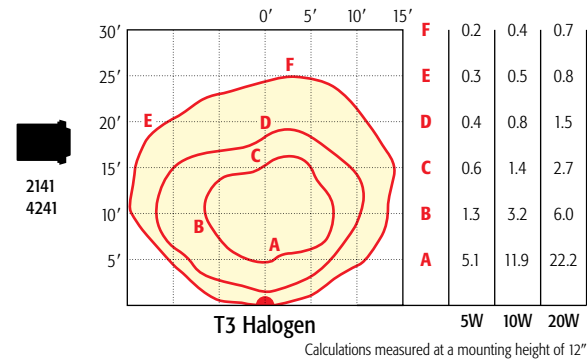

Step and Brick Lights

Horizontal Foot Candle
Full Spread

2141
4241