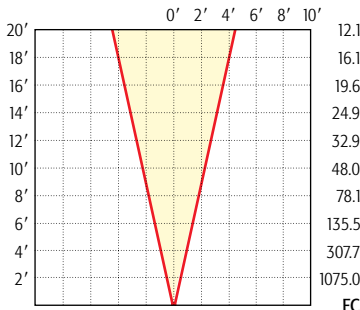

Beam Spread: 38°

42W MR-16: LN-42 EYP

Beam Spread: 12°

50W MR-16: LN-50 EXT

Beam Spread: 24°

50W MR-16: LN-50 EXZ

Beam Spread: 36°

50W MR-16: LN-50 EXN

Beam Spread: 60°

50W MR-16: LN-50 FNV

Beam Spread: 12°

75W MR-16: LN-75 EYF

Beam Spread: 24°

75W MR-16: LN-75 EYJ

Beam Spread: 36°

75W MR-16: LN-75 EYC

Beam Spread: 60°

75W MR-16: LN-75 EYC/60

MR-16 Ultra 10,000 Hour

Beam Spread: 24°

35W MR-16: LNU-35 FMV

Beam Spread: 36°

35W MR-16: LNU-35 FMW

Beam Spread: 12°