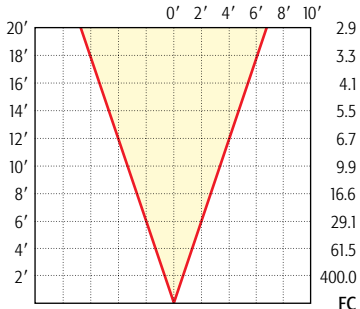

Beam Spread: 38°

42W MR-16: LN-42 EYP

Beam Spread: 12°

50W MR-16: LN-50 EXT

Beam Spread: 24°

50W MR-16: LN-50 EXZ

Beam Spread: 36°

50W MR-16: LN-50 EXN

Beam Spread: 60°

50W MR-16: LN-50 FNV

Beam Spread: 12°

75W MR-16: LN-75 EYF

Beam Spread: 24°

75W MR-16: LN-75 EYJ

Beam Spread: 36°

75W MR-16: LN-75 EYC